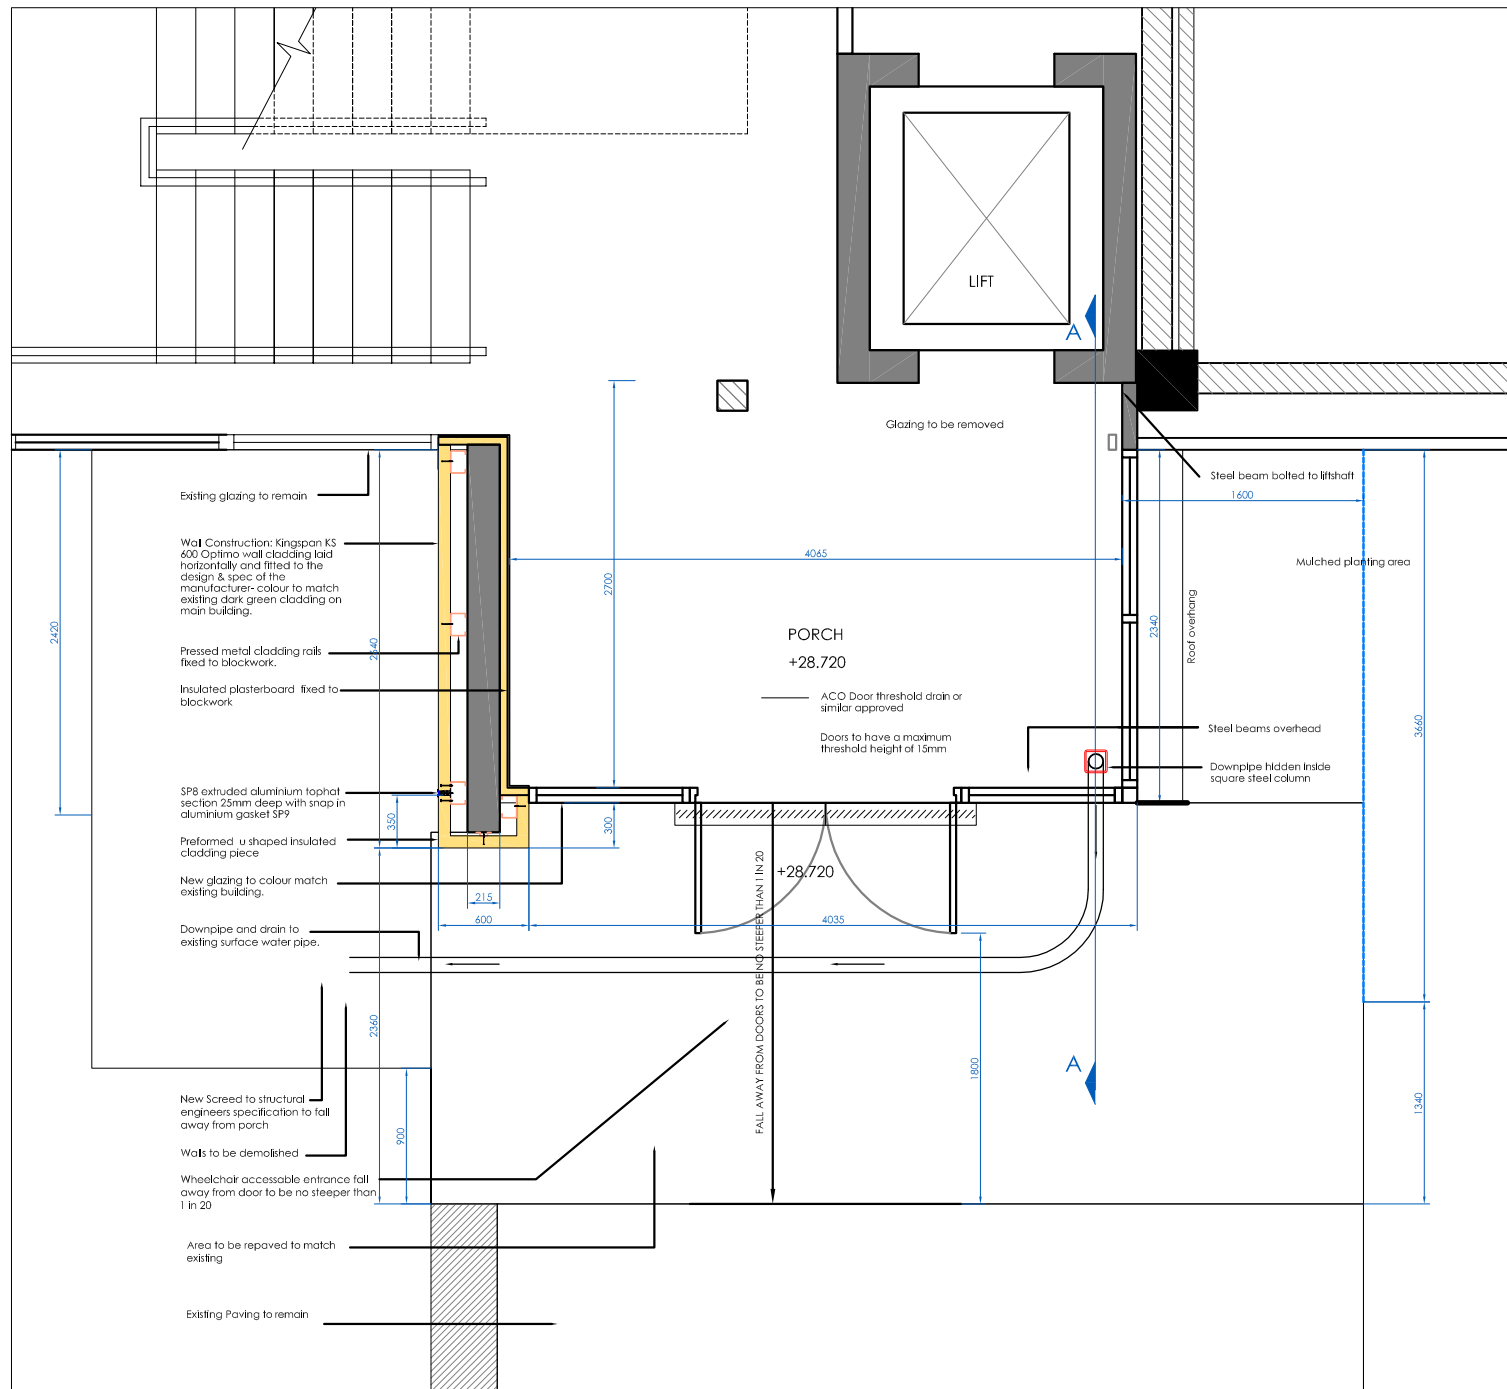

front elevation

side elevation

porch plan

porch section

Issue	date	description	by	chkd.

client: Irish Country Meats

project: Extensions, Alterations & Fit Out of Innovation Centre at ICM, Camolin, Co. Wexford.

title: Elevations & Details

drawing no. issue: