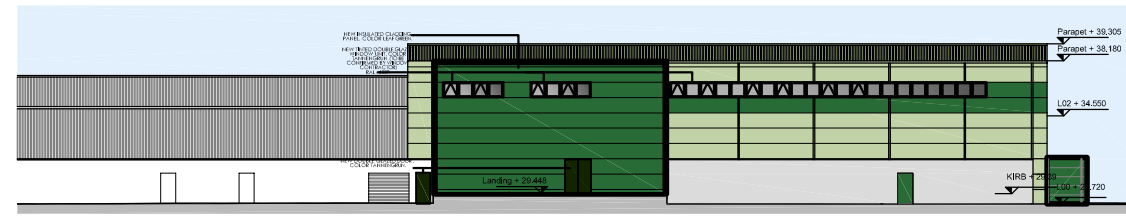

front elevation

side elevation

porch plan

porch section

Issue	date	description	by	chkd.

client: Irish Country Meats

project: Extensions, Alterations & Fit Out of Innovation Centre at ICM, Camolin, Co. Wexford.

title: Elevations & Details

drawing no. issue: