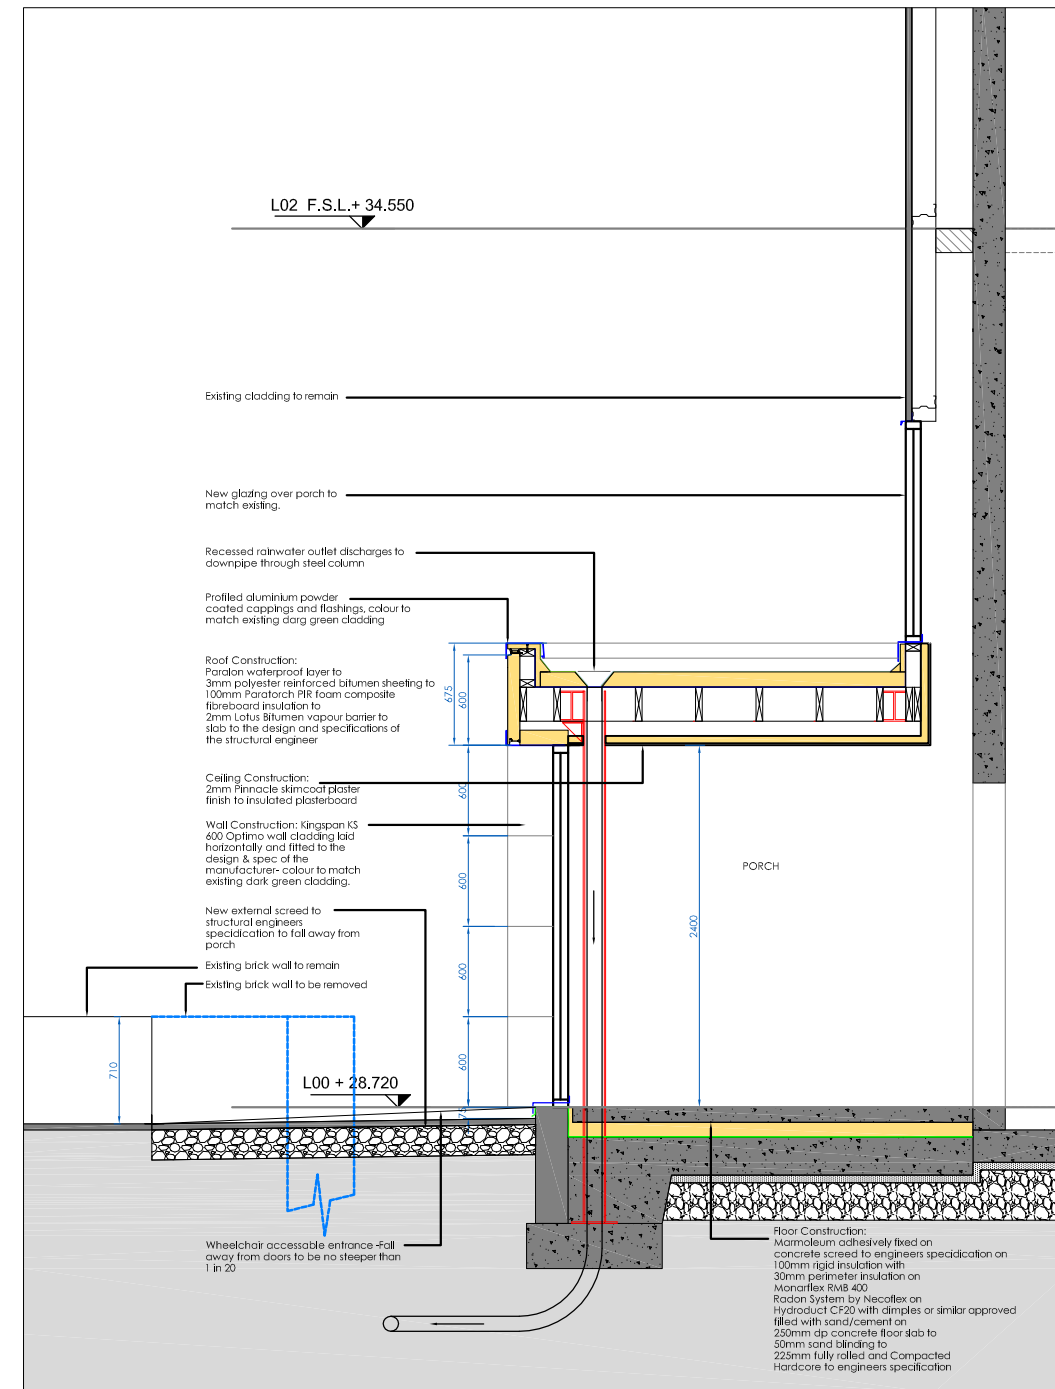

front elevation

side elevation

porch plan

porch section

Issue	date	description	by	chkd.

client: Irish Country Meats

project: Extensions, Alterations & Fit Out of Innovation Centre at ICM, Camolin, Co. Wexford.

title: Elevations & Details

drawing no. issue: